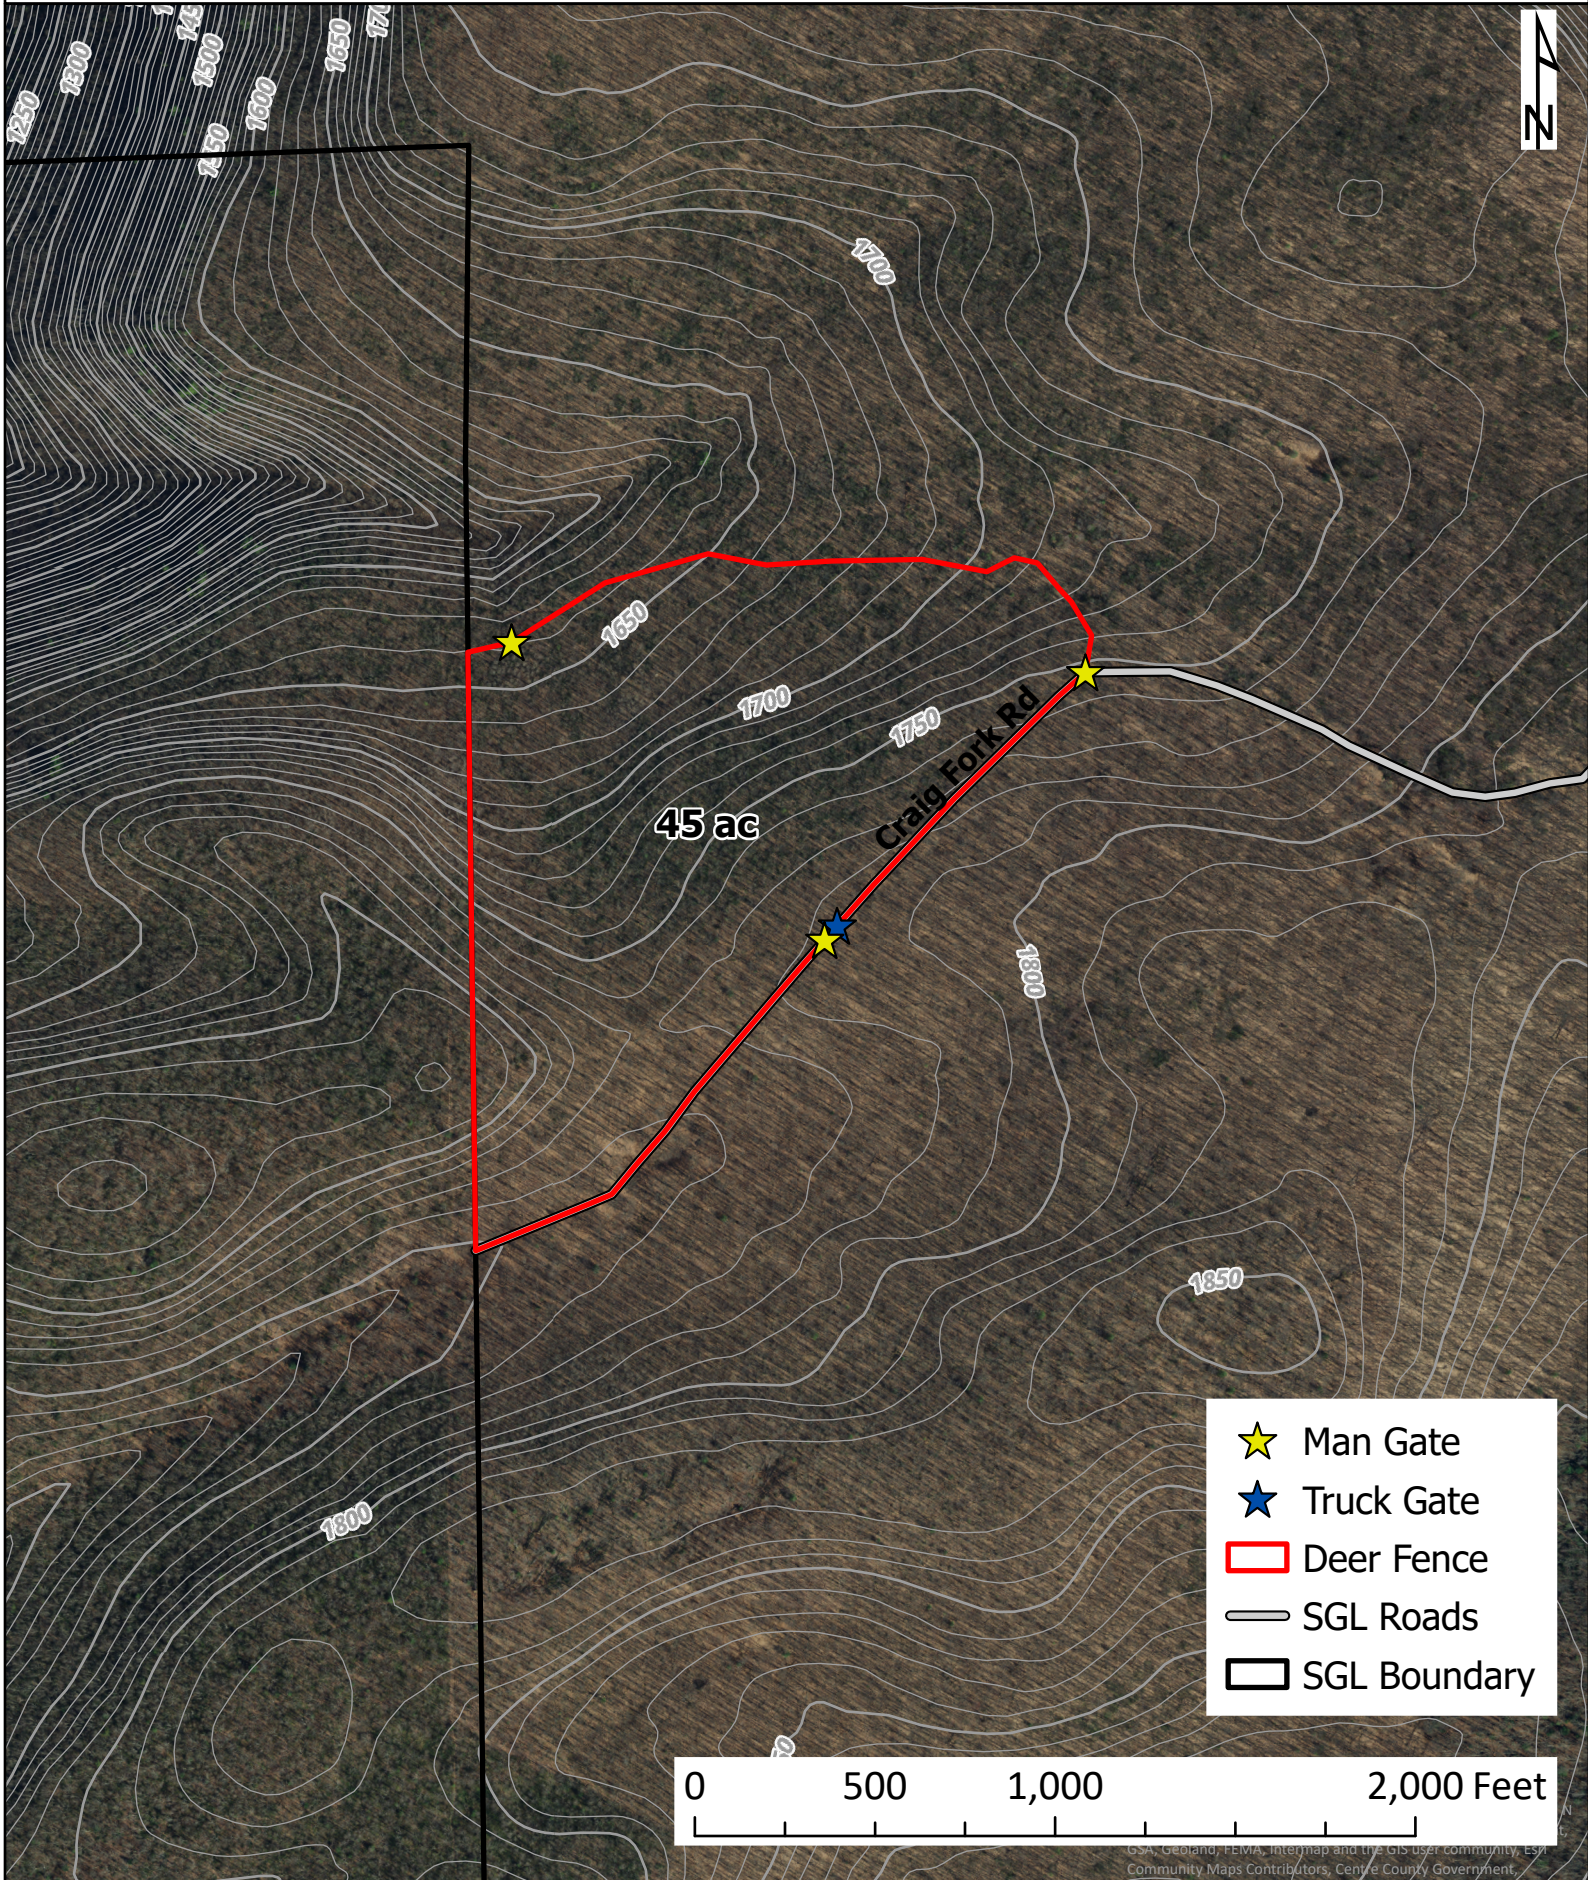

# Brown Fork Block 1 & 2 Deer Fence

State Game Land 075

Lycoming County, McHenry Township

Block 1 & 2: 55 Acres, 6,890' Perimeter

1 Vehicle Gate & 3 Man Gates/ Fence

- Unpaved Road
- Deer Fence
- State Game Lands Boundary

# Yutamark Holler Block 3 & 4 Deer Fence

State Game Land 075

Lycoming County, Pine Township

Block 3 & 4: 25 Acres, 4,611' Perimeter

1 Vehicle Gate & 3 Man Gates/ Fence

- State or Township Road
- Unpaved Road
- Deer Fence
- State Game Lands Boundary

# Craig Fork Deer Fence

State Game Land #089, Clinton County, Colebrook Township

6,045' Perimeter

1 Vehicle & 3 Man Gates

- ★ Man Gate
- ★ Truck Gate
- ▭ Deer Fence
- SGL Roads
- ▭ SGL Boundary

0 500 1,000 2,000 Feet

# Spanish Queen Deer Fence

State Game Land #089, Clinton County, Colebrook Township

7,865' Perimeter

1 Vehicle & 3 Man Gates