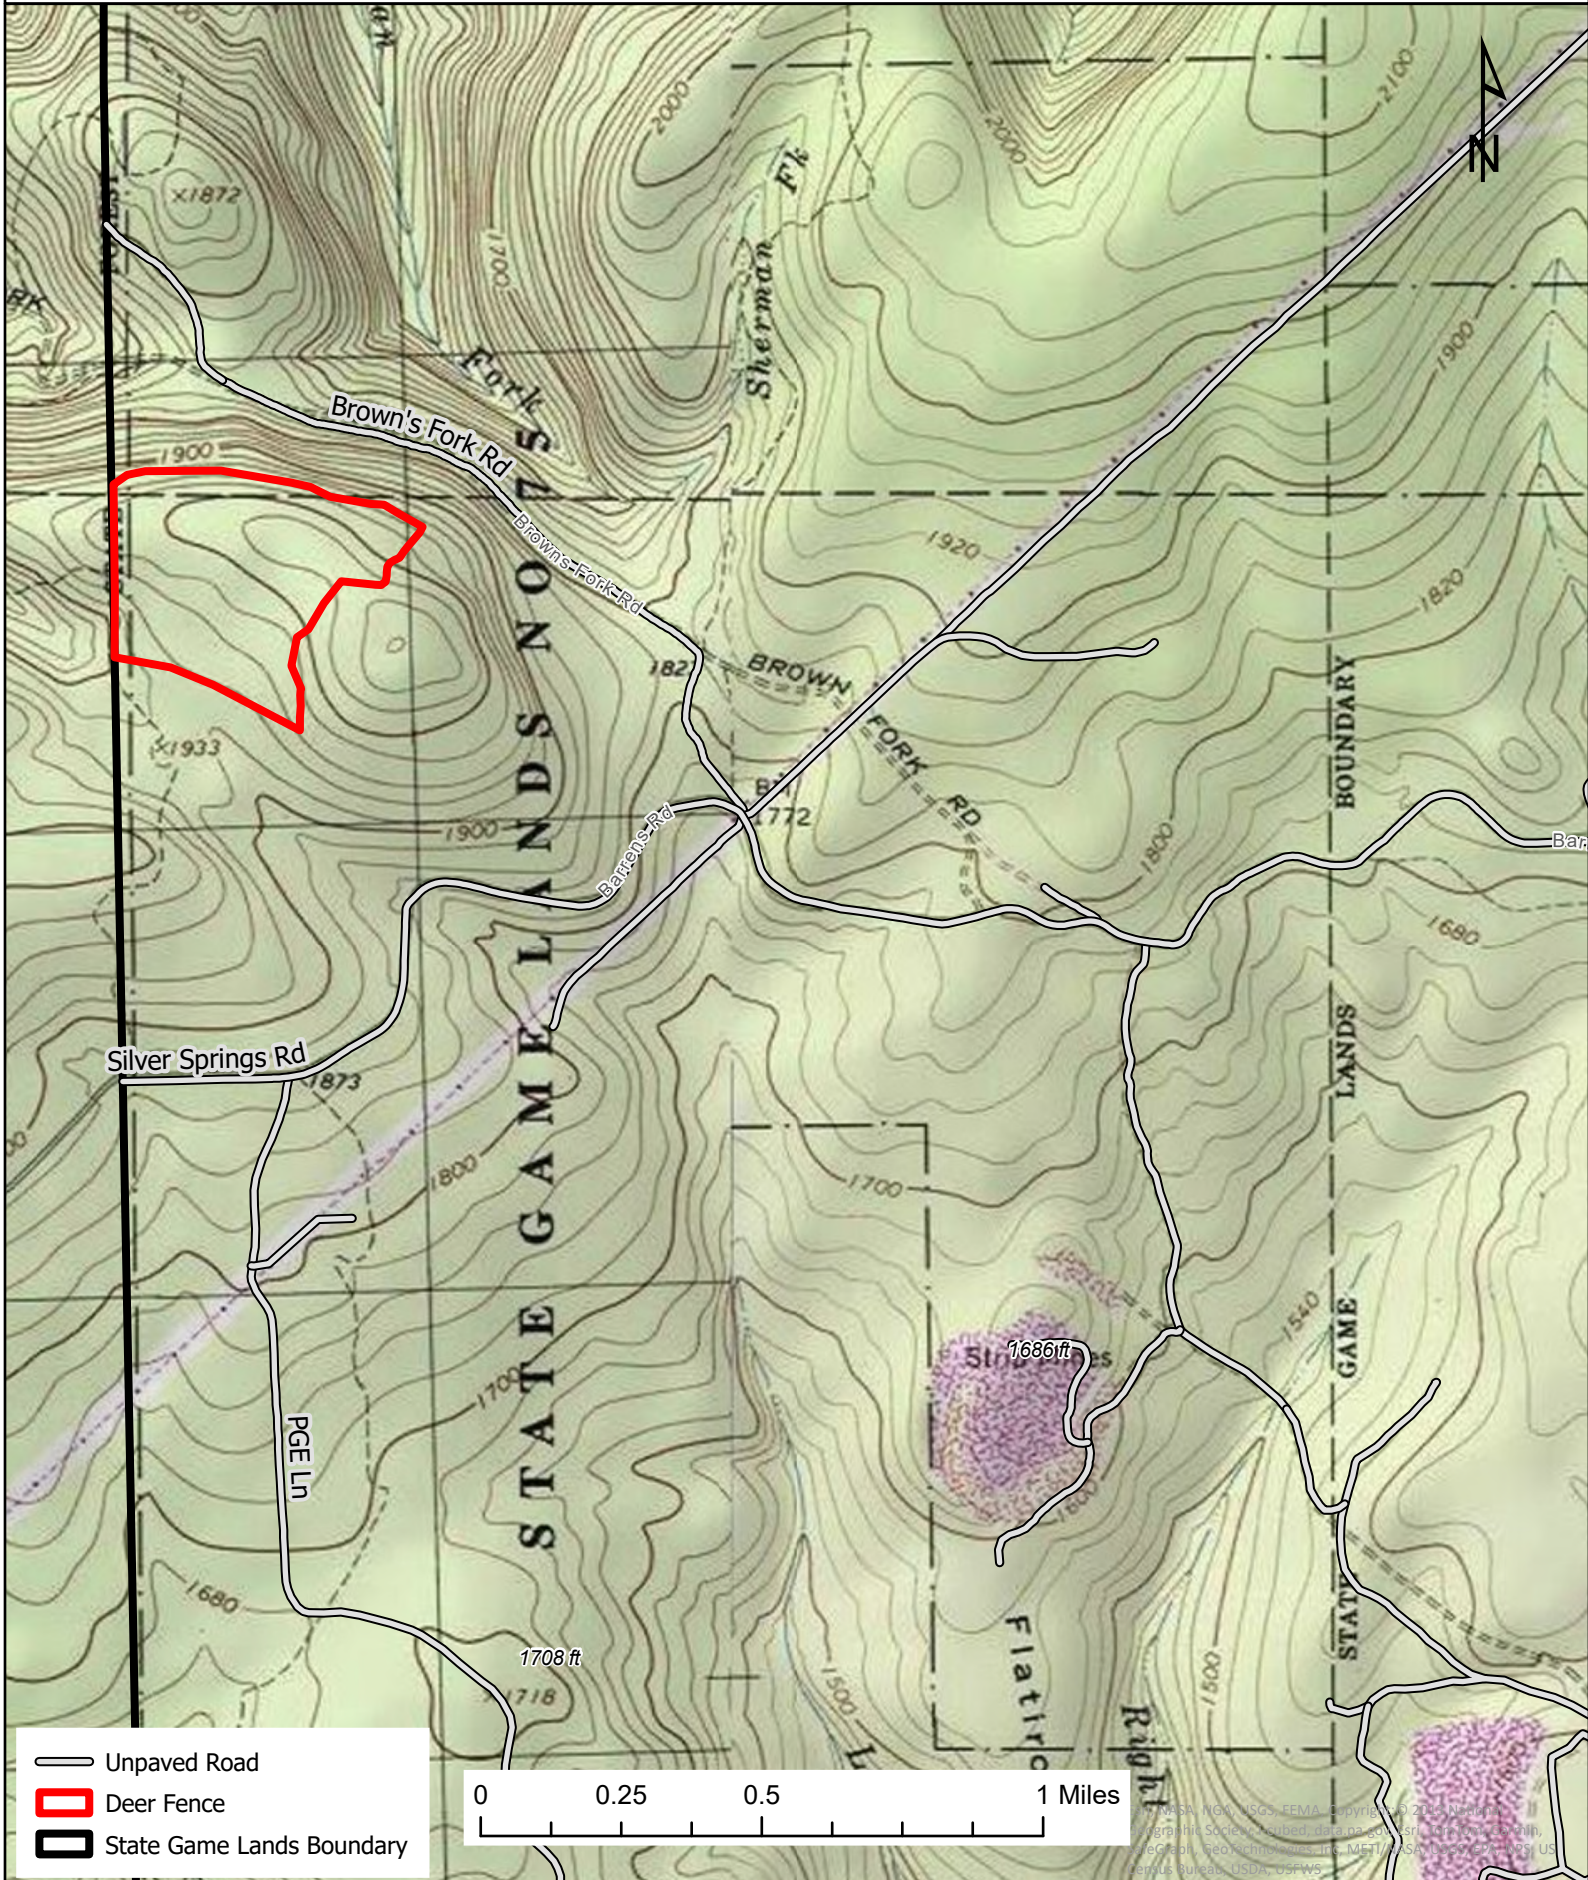

# Brown Fork Block 1 & 2 Deer Fence

State Game Land 075

Lycoming County, McHenry Township

Block 1 & 2: 55 Acres, 6,890' Perimeter

1 Vehicle Gate & 3 Man Gates/ Fence

- Unpaved Road
- Deer Fence
- State Game Lands Boundary

# Yutamark Holler Block 3 & 4 Deer Fence

State Game Land 075

Lycoming County, Pine Township

Block 3 & 4: 25 Acres, 4,611' Perimeter

1 Vehicle Gate & 3 Man Gates/ Fence

- State or Township Road
- Unpaved Road
- Deer Fence
- State Game Lands Boundary

# Craig Fork Deer Fence

State Game Land #089, Clinton County, Colebrook Township

6,045' Perimeter

1 Vehicle & 3 Man Gates

- ★ Man Gate
- ★ Truck Gate
- ▭ Deer Fence
- SGL Roads
- ▭ SGL Boundary

0 500 1,000 2,000 Feet

# Spanish Queen Deer Fence

State Game Land #089, Clinton County, Colebrook Township

7,865' Perimeter

1 Vehicle & 3 Man Gates